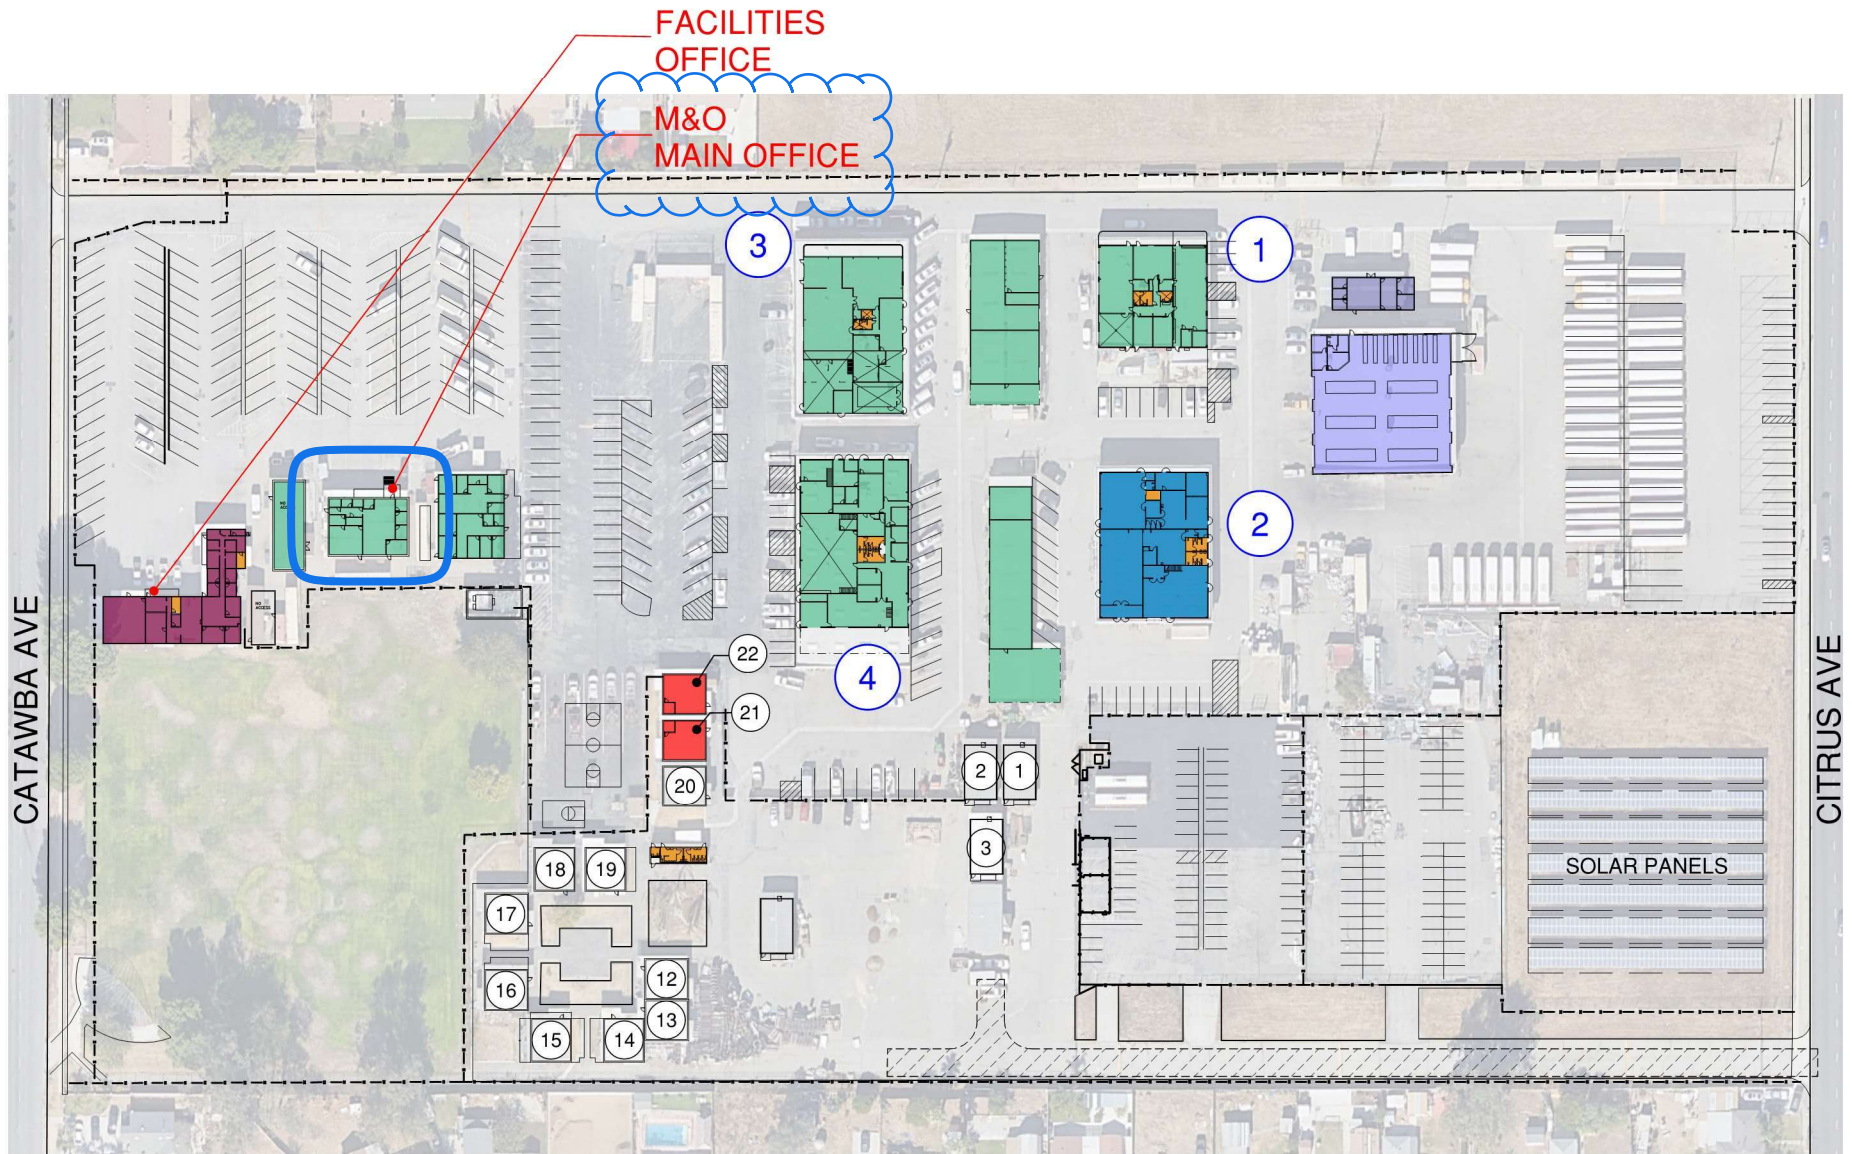

2.0 SPACE UTILIZATION

FONTANA USD, FMOT COMPLEX
 9851 CATAWBA AVENUE
 FONTANA CA

LEGEND - SPACE UTILIZATION

	FACILITIES		PRINT SHOP		STORAGE
	M & O		TRANSPORTATION		
	RESTROOMS		IT		

6/19/23